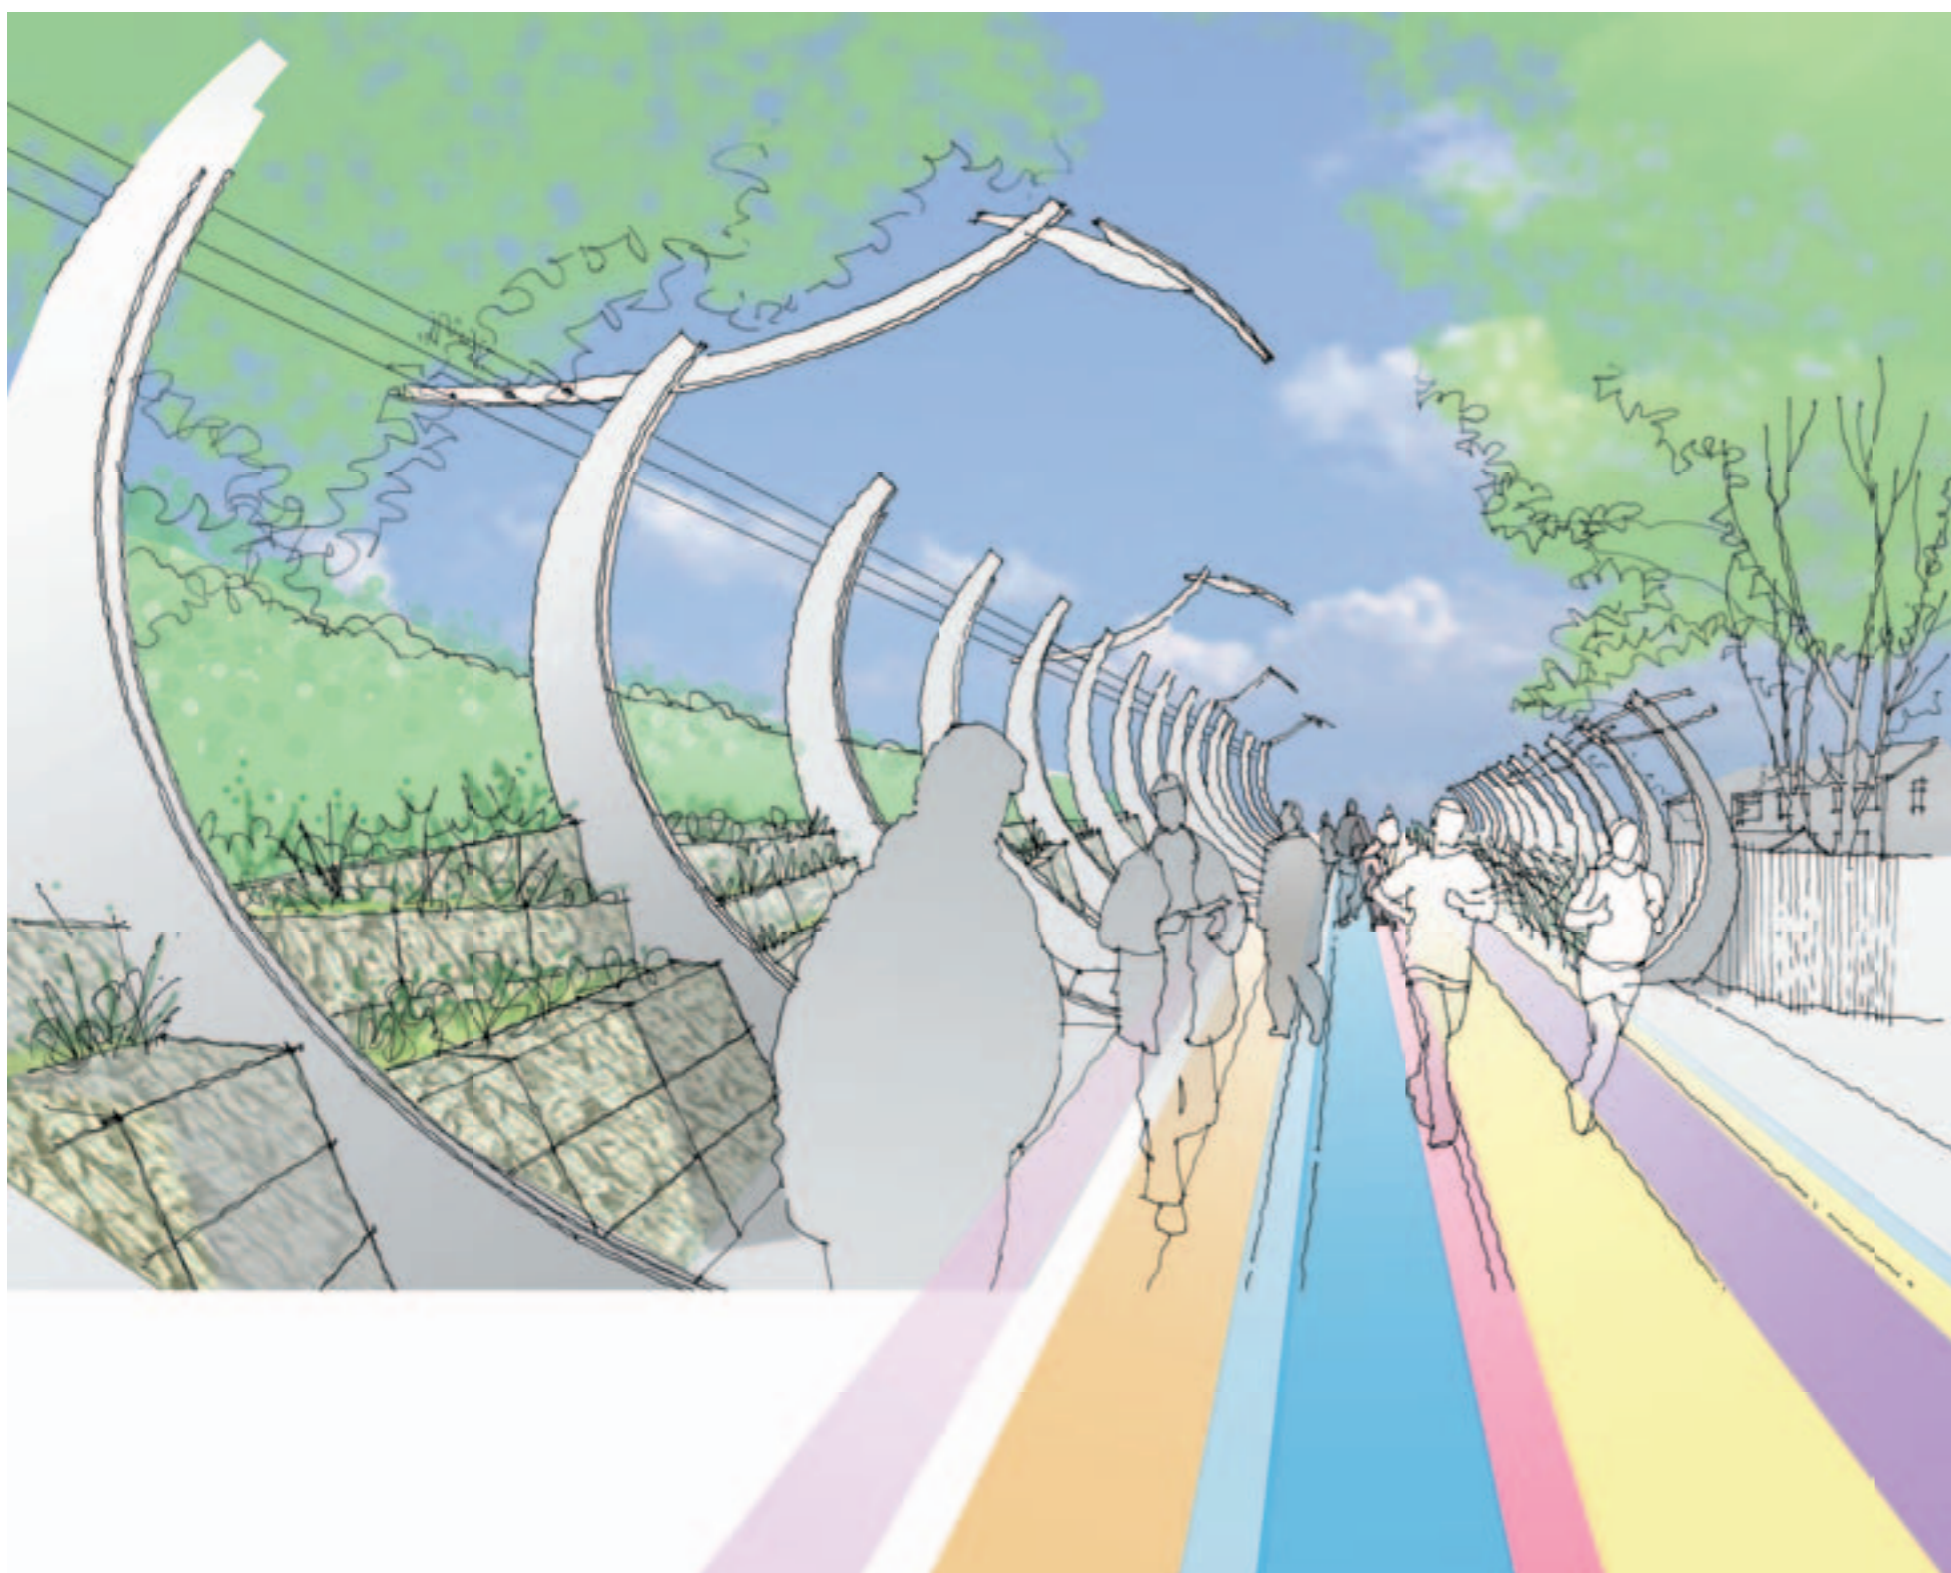

Concept idea

A better parkway link by Berberry Close and St Francis C of E School

The dirt path by St Francis C of E School and the back gardens of Berberry Close is currently an uninviting and unattractive section of the parkway route, from Woodlands Park Road to Bournville Lane.

It is proposed that this section would be enlivened by bands of brightly coloured surfacing, in combination with signature lighting.

The scheme would include security measures to the boundaries of back gardens as well as 'laying' the overhanging vegetation to form a neat hedge.